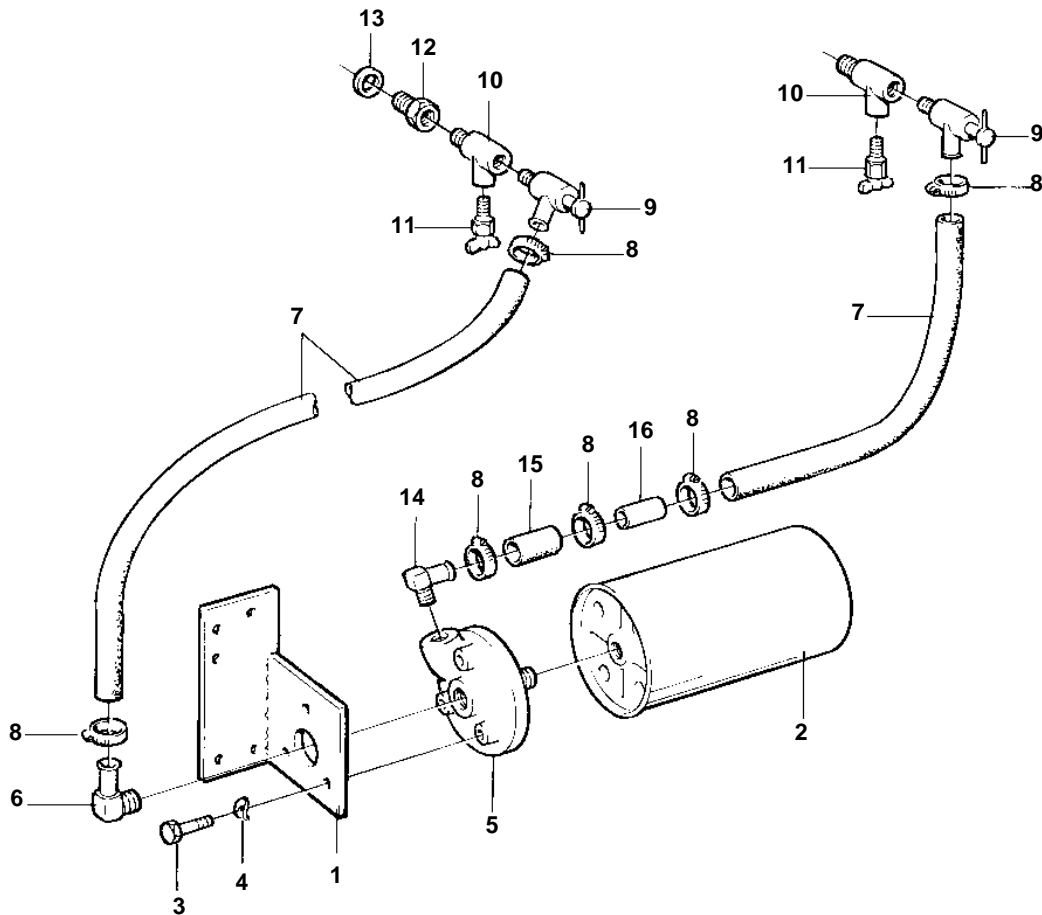

TD610M, TD630ME, TWD630ME, TD730ME, TWD730ME, TWD731ME

TD610M, TD630ME, TWD630ME, TD730ME, TWD730ME, TWD731ME

REF	PART NO.	QTY	DESCRIPTION	NOTES
1	836462	1	Bracket	
2	366822	1	Filter	
3	955525	3	Screw	
4	941907	3	Spring washer	
5	836440	1	Filter housing	
6	961606	1	Elbow nipple	
7	952969	X	Rubber hose	L=4000mm
8	943472	6	Hose clamp	
9	365287	2	Tap	
10	827932	2	Nipple	
11	82745	2	Tap	
12	821335	1	Plug	
13	469328	1	Gasket	
14	976040	1	Nipple	(961656)
15	952969	X	Rubber hose	L=80mm
16	3835280	1	Flow indicator	