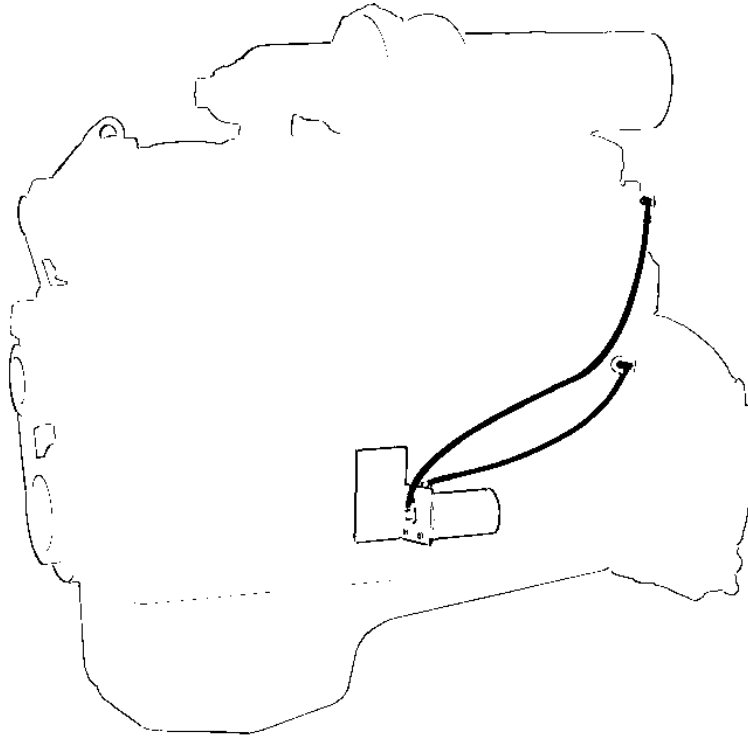

TD610M, TD630ME, TWD630ME, TD730ME, TWD730ME, TWD731ME

TD610M, TD630ME, TWD630ME, TD730ME, TWD730ME, TWD731ME

REF	PART NO.	QTY	DESCRIPTION	NOTES
1	836462	1	Bracket	
2	366822	1	Filter	
3	955525	3	Screw	
4	941907	3	Spring washer	
5	836440	1	Filter housing	
6	961606	1	Elbow nipple	
7	952969	X	Rubber hose	L=4000mm
8	943472	6	Hose clamp	
9	365287	2	Tap	
10	827932	2	Nipple	
11	82745	2	Tap	
12	821335	1	Plug	
13	469328	1	Gasket	
14	976040	1	Nipple	(961656)
15	952969	X	Rubber hose	L=80mm
16	3835280	1	Flow indicator	